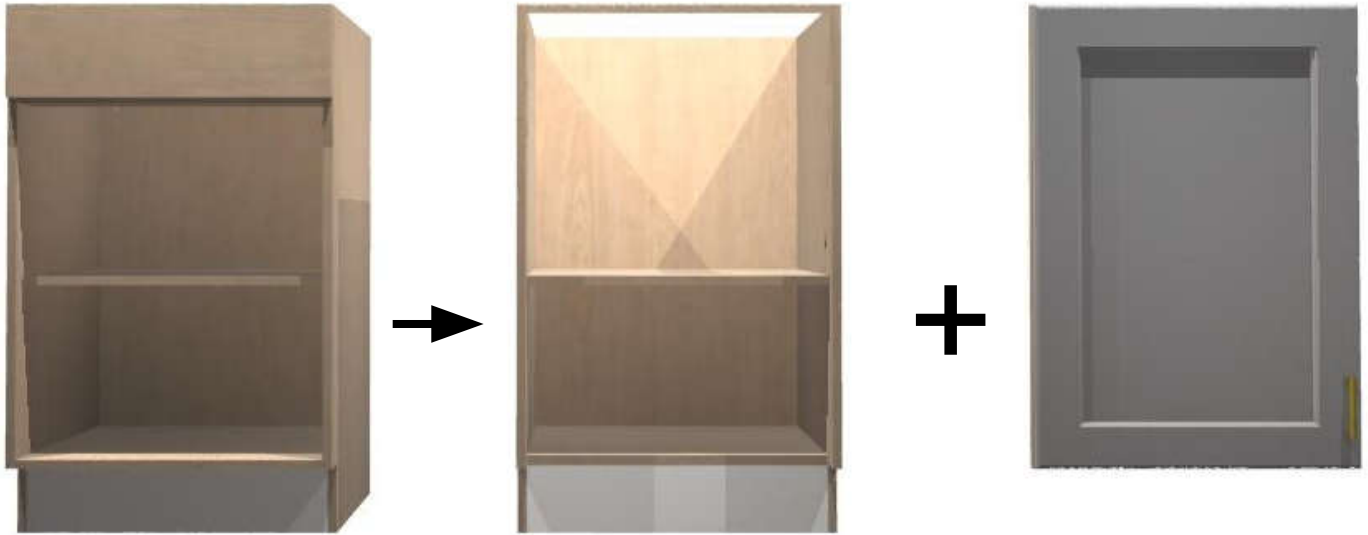

FH Full-Height Base Cabinet Modification

B21 Box

(Drawer Box & Slide Will Be Discarded)

W2130

Door

**How to install a organizers but
require a FH Full Height Base
Cabinet. (Revolution-Series Only)**

- 1. Remove the top drawer and the stretcher under the drawer.**
- 2. Use Upper Wall Cabinet door to fit the base cabinet.**
- 3. Remove the adjustable shelf if needed.**