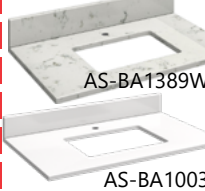

AS-BA1389W

25"x22"	$219
31"x22"	$239
37"x22"	$259
43"x22"	$279
49"x22"	$299
61"x22"SB	$349
61"x22"DB	$399

Artificial Stone (Bowl Included)